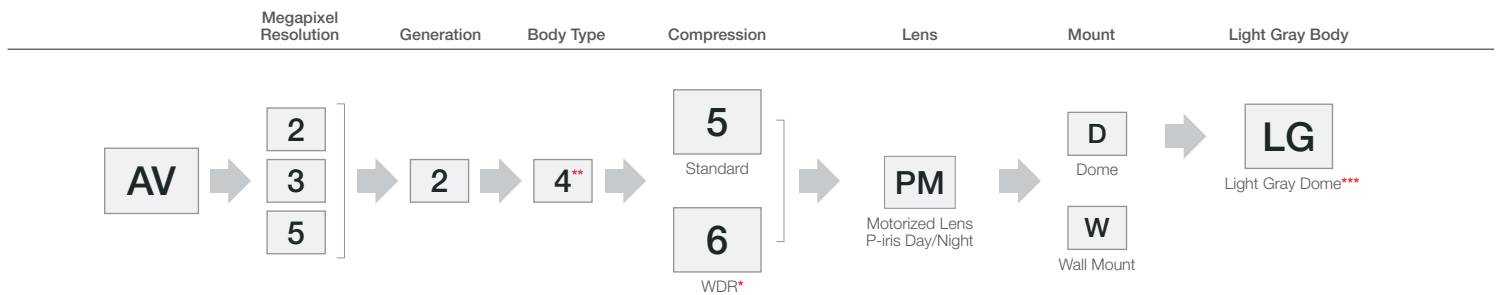

Model Specific Features

Model	Resolution	Frame Rate	Features		
AV2245	1080p	31fps	-	Casino Mode™	-
AV2246	1080p	30fps	WDR	-	-
AV3245	3MP	21fps	-	-	Binning
AV3246	3MP	21fps	WDR	-	Binning
AV5245	5MP	14fps	-	-	Binning

Build-to-Order Options

-W	Wall Mount Model
-D	Dome or Recessed Dome Model
-LG	Light Gray Dome

Create Your Model (Example: AV3246-PM-D-LG)

* WDR for AV2246 and AV3246 only.

** "4" Represents MegaBall product line—which are then defined by "W" or "D"

*** LG only available on Dome version

Camera Imaging Specifications

		WDR			WDR	
Model		AV2245	AV2246	AV3245	AV3246	AV5245
Image Sensor (CMOS)		1080p	1080p*	3MP*	3MP	5MP
Optical Format		1/2.7"	1/3.2"	1/2.5"	1/3.2"	1/2.5"
Pixel Pitch		3µm	2.2µm	2.2µm	2.2µm	2.2µm
Minimum Illumination	Color (day mode)	0.1 Lux	0.3 Lux	0.3 Lux	0.3 Lux	0.3 Lux
	Color Binning (day mode)	-	-	0.15 Lux	0.15 Lux	0.15 Lux
	B/W (night mode)	0 Lux, IR sensitive	0 Lux, IR sensitive	0 Lux, IR sensitive	0 Lux, IR sensitive	0 Lux, IR sensitive
Full FOV Resolution		1920 H x 1080 V	1920 H x 1080 V	2048 H x 1536 V	2048 H x 1536 V	2592 H x 1944 V
1/4 Resolution		960 H x 540 V	960 H x 540 V	1024 H x 768 V	1024 H x 768 V	1296 H x 972 V
Dynamic Range		69dB	WDR up to 100dB	70.1dB	WDR up to 100dB	70.1dB
Maximum SNR		45dB	49dB	45dB	49dB	45dB
Frame Rates	At Max Resolution	31fps (1920 x 1080)	30fps (1920 x 1080)	21fps (2048 x 1536)	21fps (2048 x 1536)	14fps (2592 x 1944)
	Cropped	42fps (1280 x 1024)	41fps (1280 x 1024)	29fps (1920 x 1080) 41fps (1280 x 1024)	30fps (1920 x 1080) 41fps (1280 x 1024)	21fps (2048 x 1536) 29fps (1920 x 1080) 41fps (1280 x 1024)
	Binning Mode	-	-	46fps (1024 x 768) 64fps (960 x 540)	21fps (1024 x 768) 27fps (800 x 600) 31fps (960 x 540) 32fps (640 x 512)	34fps (1296 x 972) 46fps (1024 x 768) 64fps (960 x 540)
Lens	Motorized Lens	3-10mm, 1/2.7", F1.3 RZ, RF, P-iris H-FOV = 117°-36°	3-10mm, 1/2.7", F1.3 RZ, RF, P-iris H-FOV = 81°-26°	3-10mm, 1/2.7", F1.3 RZ, RF, P-iris H-FOV = 86°-28°	3-10mm, 1/2.7", F1.3 RZ, RF, P-iris H-FOV = 86°-28°	3.4-10mm, 1/2.5", F1.4 RZ, RF, P-iris H-FOV = 102°-35°

*effective