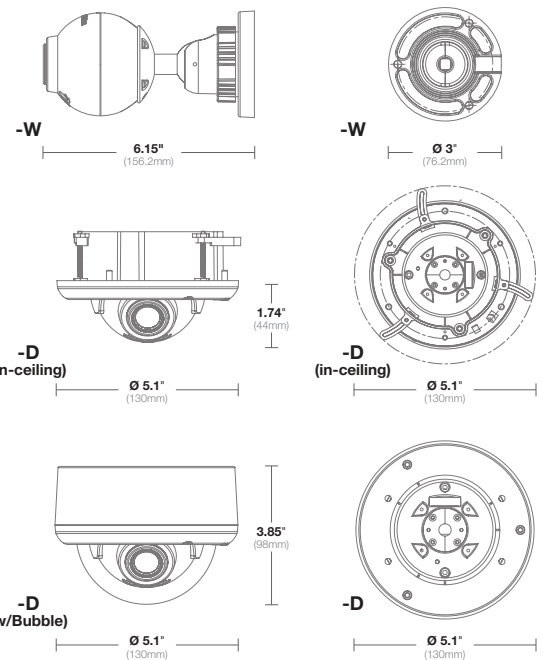

Mechanical	Casing	-W	Die-cast aluminum 3" metal ball and mount
		-D	Plastic surface/in-ceiling dome w/ Acrylic bubble
	Gimbal	Easy 3-axis camera adjustment w/360° pan, 90° tilt and 360° z-axis	
Dimensions	-W	Ø 3" (76.2mm) x 6.15" H (156.2mm)	
	-D (in-ceiling)	Ø 5.1" (130mm) x 1.74" H (44mm)	
	-D (surface mount w/ bubble)	Ø 5.1" (130mm) x 3.85" H (98mm)	
		Camera Unit	Packaged
Weight	-W	1.2lbs (0.54kg)	2.0lbs (0.9kg)
	-D	1.2lbs (0.54kg)	1.9lbs (0.86kg)
Dome Color	-LG	Light Gray Dome	