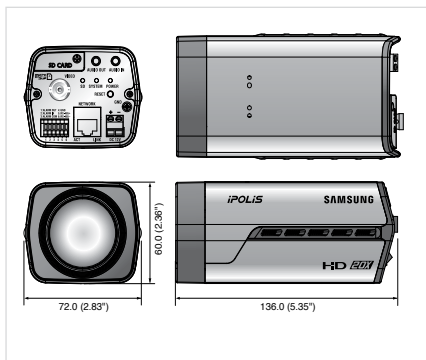

Dimensions

Unit : mm (inch)

The Eco mark represents Samsung Techwin's will to create environment-friendly products, and indicates that the product satisfies the EU RoHS Directive.

Design and specifications are subject to change without notice.

SAMSUNG TECHWIN CO., LTD.

701, Sampyeong-dong, Bundang-gu, Seongnam-si, Gyeonggi-do Korea 463-400
Tel : +82-70-7147-8741~8749, 8752~8760 Fax : +82-31-8018-3745
www.samsungsecurity.com www.samsungcctv.com

Edificio Antalia
Albasanz, 16
28037 MADRID
Tel. 91 567 97 00
Fax: 91 570 26 61

Torre Mapfre-Vila Olímpica
Marina, 16 - Planta 11-C 2
08005 BARCELONA
Tel. 93 459 42 50
Fax: 93 459 42 62

www.alavaingenieros.com

alava@alava-ing.es