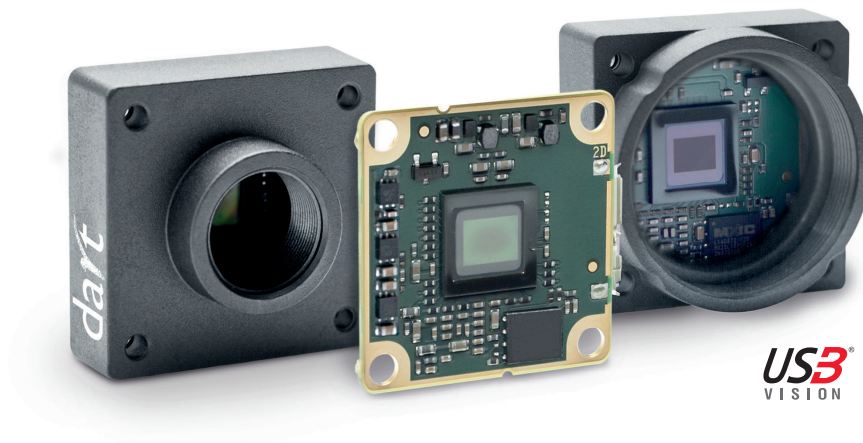

FEATURES CHECK LIST

www.baslerweb.com

FEATURES CHECK LIST

Board Level Area Scan Cameras

PRELIMINARY

www.baslerweb.com/products		
Basler Cameras	dart (mono)	dart (color)
Interface		
INTERFACE FEATURES		
USB 2.0 compatibility**	●	●
STANDARD FEATURES		
Configurable Input/Output Lines	●***	●***
Adjustable Gain All	●	●
Adjustable Black Level All	●	●
Manual White Balance		●
Region of Interest	●	●
Automatic White Balance		●
Automatic Gain Control	●	●
Automatic Exposure Control	●	●
Automatic Noise Reduction		●
Auto Function Profile	●	●
Decimation Vertical/Horizontal*	●***	●***
Binning*	●***	
Color Binning*		●***
Reverse X (Horizontal Mirroring)	●	●
Reverse Y (Vertical Mirroring)	●	●
Gamma Correction (User)	●	●
sRGB Gamma Correction		●
Enhanced Color		●
Debouncer	●	●
Test Images	●	●
Device Information Parameters	●	●
Configuration Sets	●	●
Flash Window Signal*	●	●
Device Link Troughput Limitation	●	●
Backlight Compensation	●	●
Anti-Flicker	●	●
HQ Demosaicing		●
Sharpness Enhancement		●
Contrast Enhancement	●	●

PRELIMINARY

www.baslerweb.com/products		
Basler Cameras	dart (mono)	dart (color)
Interface		
SOFTWARE		
Software Triggering	●	●
PIXEL DATA FORMATS		
Mono 8	●	
Mono 10/12*	●	
YUV 4:2:2 Packed (YCbCr 422)		●
RGB 8*		●
Bayer 8*		●
Bayer 10/12*		●
HARDWARE		
Inputs	●	●
Outputs	●	●
General Purpose I/O		●***